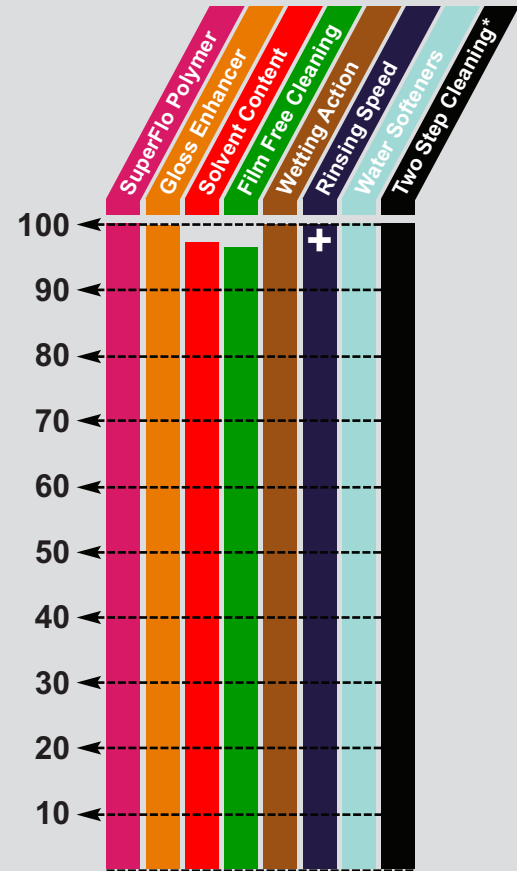

TRUCK WASH

BLUE LIGHTENING

Best suited for washing tractor/trailers in hard-water areas.

One drum pak of BLUE LIGHTENING makes **55 GALLONS** of a Severe Duty Extract.

**55 GALLONS
SALE \$139.00**

Contains blends of oil and grease cutting emulsifiers, 'high-yield' builders, and heavy concentration of solvents to cut exhaust carbons, surfactants and silicone based gloss enhancers.

Available Sizes:

55 to 110 Gallon Drum Pak	#BL55	\$152.00
30 to 60 Gallon Drum Pak	#BL30	\$ 92.80
5 to 10 Gallon Drum Pak	#BL5	\$ 50.00

SHIPPING INCLUDED

To determine which product is best suited for your operation see the inside front cover for the explanation of this chart.

Our early history was written with the invention of SuperFlo Polymer and Blue Lightening is just another example of the 'job matched' cleaners that are formulated with that technology. What makes Blue Lightening different is the addition of Lorox LO which helps to keep the surface wetter, longer on those long hot days when evaporation adds to the challenge.